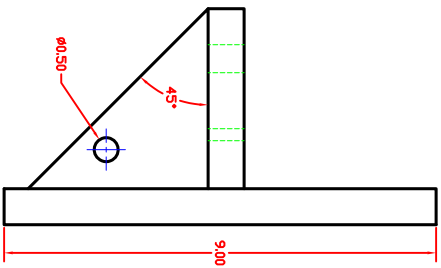

BASEBALL SHELF - ALL MATERIALS .75 PINE

UNIVERSITY OF ARKANSAS

BASEBALL SHELF

V. CARTER

TEED 1203

SCALE: NTS

DATE: 5-26-22

DWG. NO.: 1 OF 1