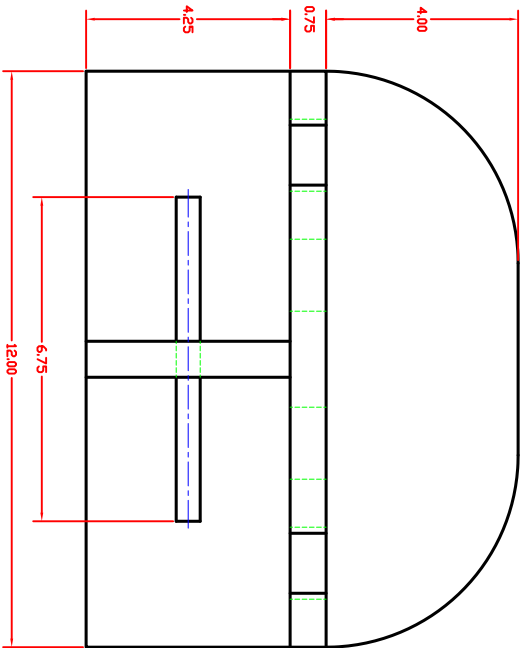

BASEBALL SHELF - ALL MATERIALS .75 PINE

UNIVERSITY OF ARKANSAS

BASEBALL SHELF

V. CARTER

TEED 1203

SCALE: NTS

DATE: 5-26-22

DWG. NO.: 1 OF 1